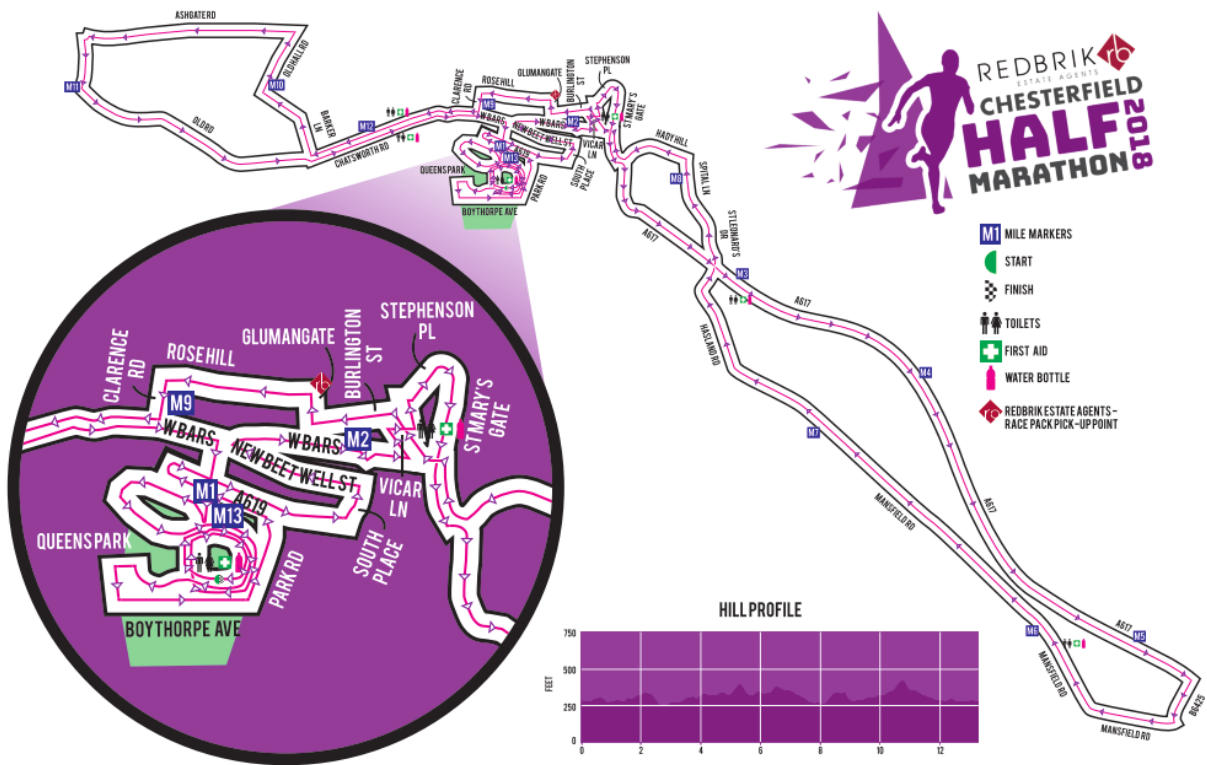

REDBRIK CHESTERFIELD HALF MARATHON
ROAD CLOSURES & PARKING RESTRICTIONS

IMPORTANT INFORMATION FOR RESIDENTS & BUSINESSES

SUNDAY 21ST OCTOBER

EVENT START TIME 09:30

The Redbrik Chesterfield Half Marathon is pleased to be working in partnership with Chesterfield Borough Council to deliver the 2nd annual Redbrik Chesterfield Half Marathon.

In accordance with traffic authority regulations for Derbyshire County Council, an order has been made prohibiting and restricting the use of certain roads and road junctions by vehicles in order to facilitate the safe holding of the Redbrik Chesterfield Half Marathon.

The event will require the closure of roads and road junctions, car parking restrictions as well as the suspension of a number of Traffic Regulation Orders between 04:00 until 16:00 on Sunday 21st October 2018.

ROAD CLOSURES

Road	Road Closure Time	Road Re-opening Time
Boythorpe Ave	06:00	14:00
Boythorpe Road	09:00	10:15
Park Road	08:30	10:30
West Bar Roundabout	08:30	11:00
West Bar Roundabout - outside lane Chatsworth Rd - West Bars	08:30	14:00
A619 Markham Road (WestBar to South Place)	08:30	11:00
Wheatbidge Road	08:30	14:00
West Bars	08:45	13:30
South Place	08:45	11:30
New Beetwell Street (South Place to West Bars)	08:45	11:00
Church Way	08:45	12:00
Stevensons Place	08:45	12:00
St Mary's Gate	08:45	12:00
Lordsmill Street	08:45	12:00
Lordsmill Roundabout	09:20	10:39
Lordsmill Roundabout - A632 - Lordsmill St	09:20	12:30
A617 (Lordsmill Roundabout to Hornsbridge)	09:20	10:51
A617 (Hornsbridge to Temple Normanton Exit)	06:00	13:00
Hassocky Lane	05:00	11:30
Mansfield Rd	06:00	12:30
Hasland Rd	06:00	12:30
St Leonards Drive	06:00	13:00
Spital Lane	06:00	13:00
Hady Hill	08:45	15:45
Hollis Lane	08:45	13:00
Glumangate	09:30	12:30
Rose Hill	09:30	12:30
Clarence Rd	09:30	12:30
Chatsworth Rd	06:00	16:00
Barker Lane	06:00	16:00
Old Hall Road	06:00	16:00
Ashgate Rd	06:00	16:00
Slack Rd	06:00	16:00
Old Rd	06:00	16:00